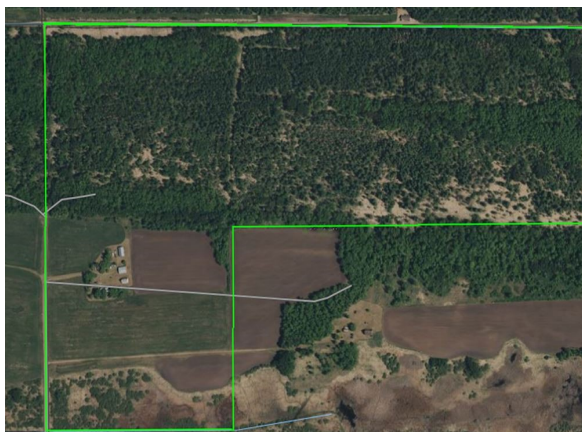

Sollie Realty Listing # 4727 Images