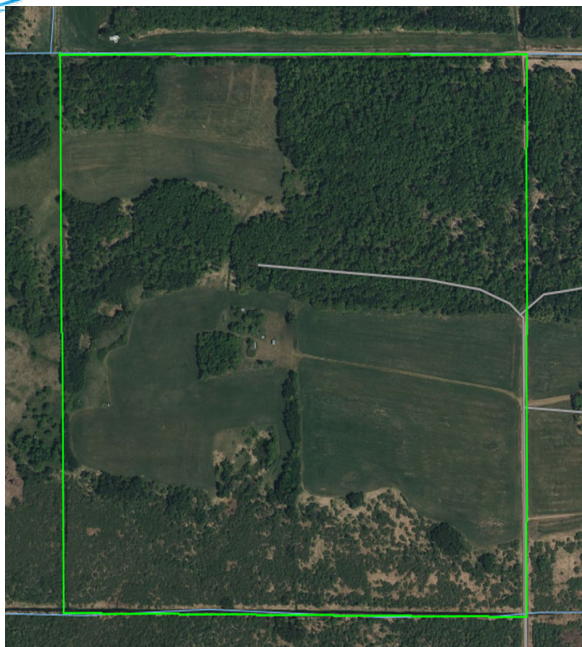

Sollie Realty Listing # 4727 Images